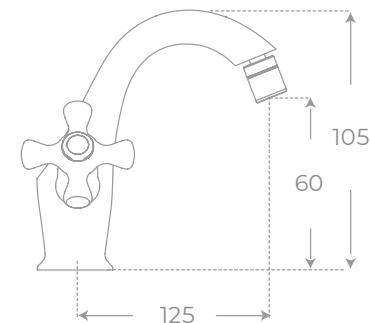

BIMANDO BIDÉ • TWIN-LEVER BIDET MIXER

Ref. 00300
Cartucho de 40 mm