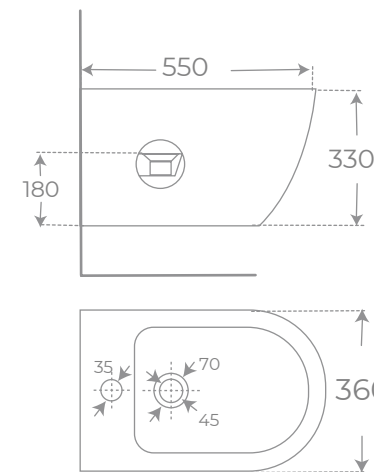

Ref. 06590

Ref. 00758

INODORO COMPACTO · BACK TO WALL TOILET

Ref. 06612

BIDÉ SUSPENDIDO · WALL HUNG BIDET

Ref. 00061

INODORO CON SALIDA DUAL • DUAL TOILET

Ref. 00034