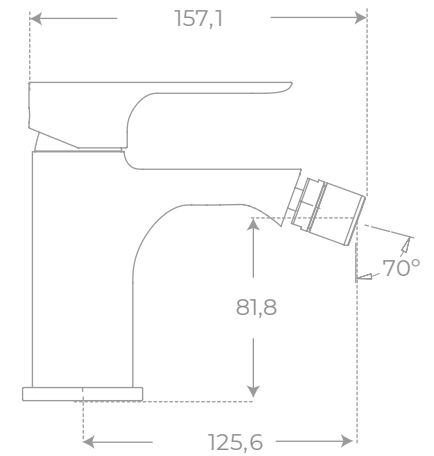

MONOMANDO DUCHA · SINGLE-LEVER SHOWER MIXER

MONOMANDO BIDÉ · SINGLE-LEVER BIDET MIXER

Ref. 08029
Cartucho de 40 mm

MONOMANDO BAÑO/DUCHA · SINGLE-LEVER SHOWER/BATH MIXER

Ref. 08031
Cartucho de 40 mm

MONOMANDO COCINA · SINGLE-LEVER KITCHEN MIXER