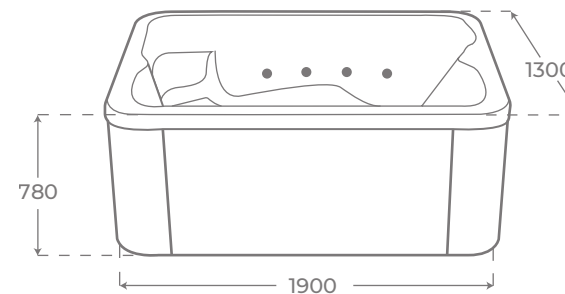

- Apto para **3 personas**
  Suitable for **3 people**
- Capacidad: **400 L**
  Capacity: **400 L**
- Bañera fabricada en material **acrílico**
  Bathtub made with **acrylic** material
- Masaje acuático a través de **34 jets**
  Aquatic massage through **34 jets**
- Iluminación multicolor (**Cromoterapia**)
  Multi-color lighting (**chromotherapy**)
- Sistema de **Radio FM**
  FM radio system
- Auto-desinfección por **Ozono**
  Ozone self-disinfection
- Calefactor (**3000W**)
  Heater (**3000 W**)