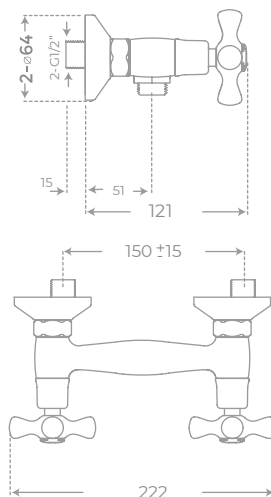

BIMANDO DUCHA • TWIN-LEVER SHOWER MIXER

Ref. 00297
Cartucho de 40 mm