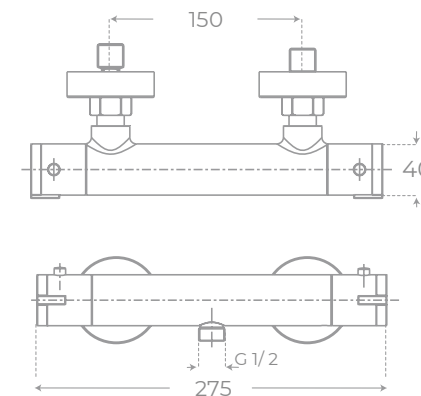

GRIFO DE DUCHA TERMOSTÁTICO · THERMOSTATIC SHOWER MIXER

Ref. 00312