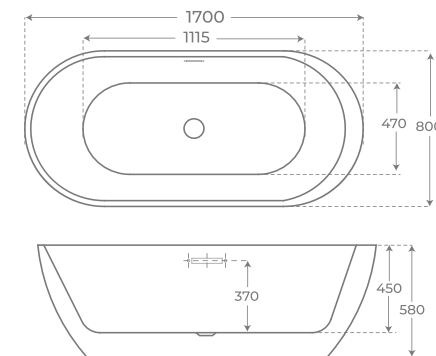

Capacidad: **256 L**
Capacity: **256 L**

Fabricado en material **acrílico**
made with **acrylic** material

Válvula de desagüe **cromada**
Pop-up drain **chromed**