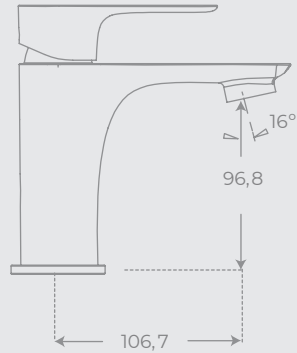

MONOMANDO LAVABO • SINGLE LEVER BASIN MIXER

Cartucho de 40 mm

MONOMANDO DUCHA • SINGLE-LEVER SHOWER MIXER

Negro
Ref. 08034

Blanco
Ref. 02395

Cartucho de 40 mm

MONOMANDO LAVABO • SINGLE LEVER BASIN MIXER

124 | FossilNatura **Cartucho de 40 mm**

MONOMANDO BAÑO/DUCHA • SINGLE-LEVER SHOWER/BATH MIXER

Negro
Ref. 08035

Blanco
Ref. 02396

Cartucho de 40 mm