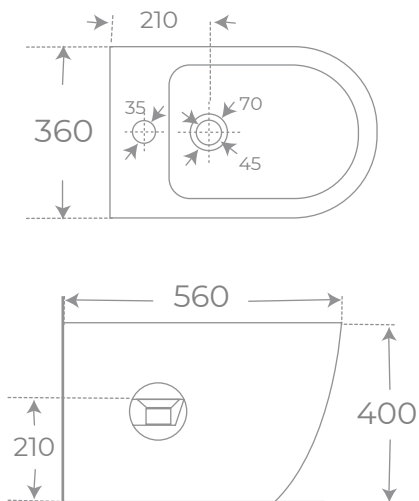

INODORO CON SALIDA DUAL • DUAL TOILET

BIDÉ A SUELO • FLOORSTANDING BIDET

Ref. 00042

LAVABO SUSPENDIDO • WALL HUNG BASIN

Ref. 00043