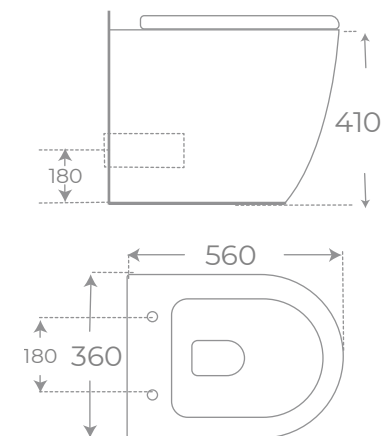

INODORO COMPACTO · BACK TO WALL TOILET

Ref. 00459
Color Negro Mate