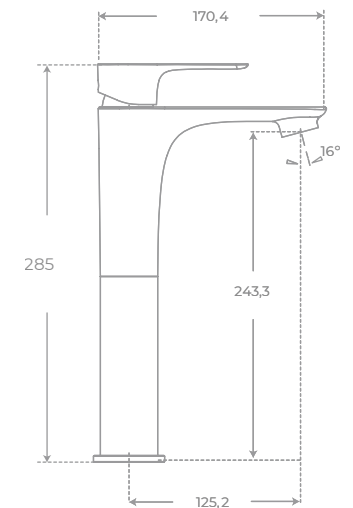

MONOMANDO LAVABO • SINGLE LEVER BASIN MIXER

Ref. 08041
Cartucho de 40 mm