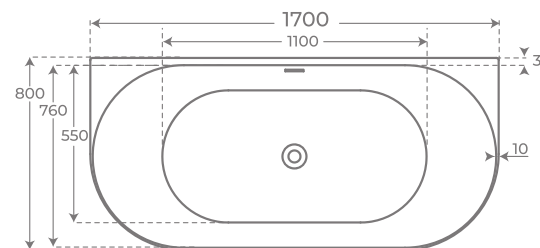

- Capacidad: **276 L**
  Capacity: **276 L**
- Fabricado en material **acrílico**
  Made with **acrylic** material
- Válvula de desagüe **cromada**
  Pop-up drain **chromed**