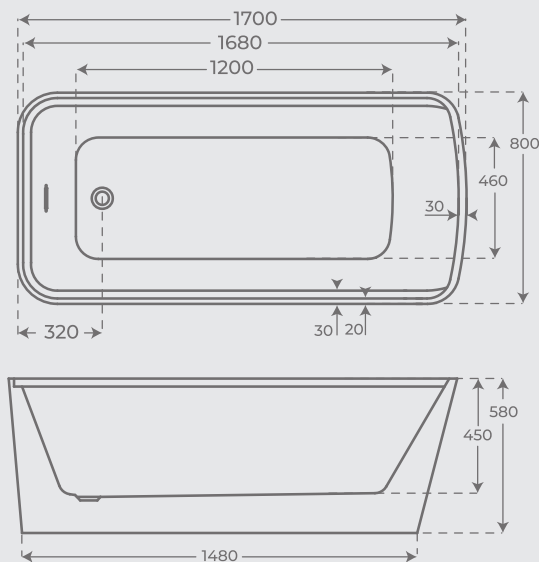

1. Capacidad: **280 L**
     Capacity: **280 L**
   - Bañera fabricada en material **acrílico**
     Bathtub made with **acrylic** material
   - Válvula de desagüe **cromada**
     Pop-up drain **chromed**
2. Bandeja de **bambú natural**
   Natural bamboo tray