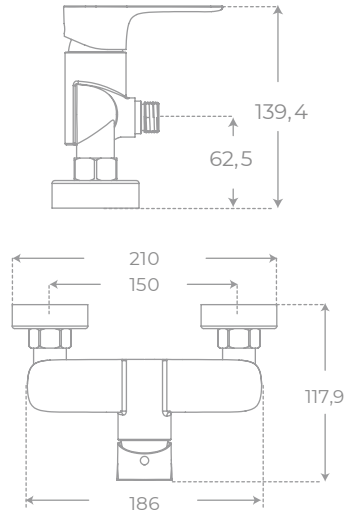

FLAT

MONOMANDO LAVABO • SINGLE LEVER BASIN MIXER

Ref. 08028
Cartucho de 40 mm

MONOMANDO LAVABO • SINGLE LEVER BASIN MIXER

Ref. 08041
Cartucho de 40 mm

MONOMANDO DUCHA · SINGLE-LEVER SHOWER MIXER

Ref. 08030
Cartucho de 40 mm