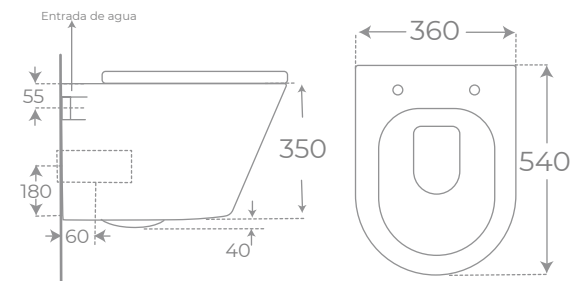

INODORO SUSPENDIDO · WALL HUNG TOILET

Ref. 01221