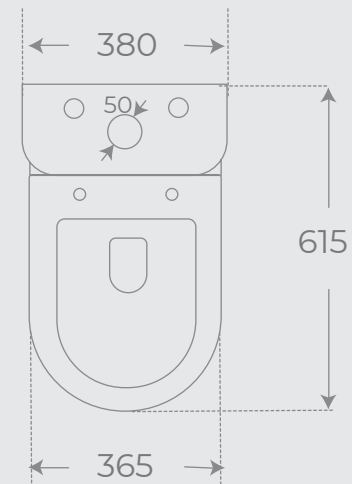

INODORO CON SALIDA DUAL • DUAL TOILET

BIDÉ A SUELO • FLOORSTANDING BIDET

Ref. 00042

LAVABO SUSPENDIDO • WALL HUNG BASIN

Ref. 00043