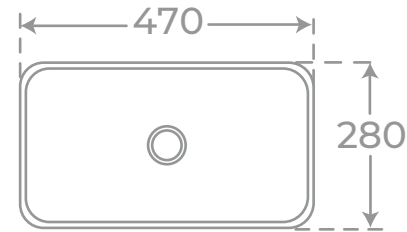

FEBO

LAVABO SOBRE ENCIMERA • COUNTERTOP BASIN

JUNO

LAVABO SOBRE ENCIMERA • COUNTERTOP BASIN

Ref. 01158
Solid Surface

Ref. 01159
Solid Surface

Ref. 01160
Solid Surface

Ref. 01161
Solid Surface