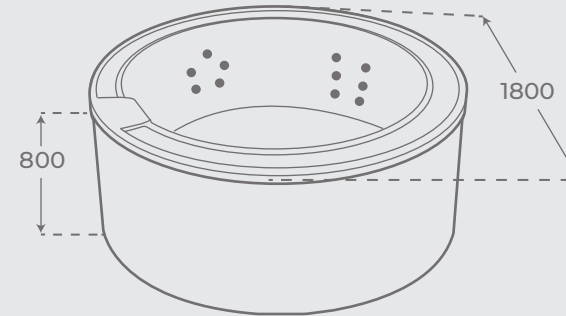

- Apto para **4 personas**
  Suitable for **4 people**
- Capacidad: **600 L**
  Capacity: **600 L**
- Bañera fabricada en material **acrílico**
  Bathtub made with **acrylic** material
- Masaje acuático a través de **38 jets**
  Aquatic massage through **38 jets**
- Iluminación multicolor (**Cromoterapia**)
  Multi-color lighting (**chromotherapy**)
- Sistema de **Radio FM**
  FM radio system
- Auto-desinfección por **Ozono**
  Ozone self-disinfection
- Calefactor (**3000W**)
  Heater (**3000 W**)