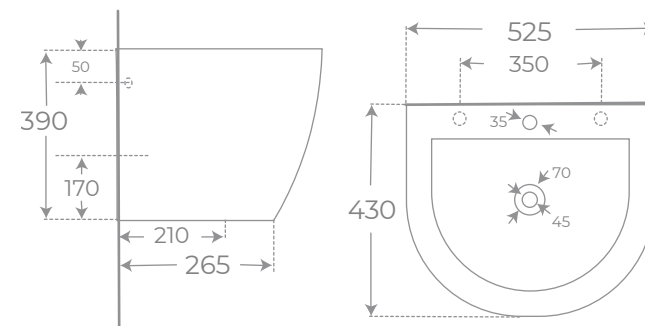

Ref. 00732

BIDÉ A SUELO • FLOORSTANDING BIDET

Ref. 02655

INODORO COMPACTO • WALL HUNG BASIN

Ref. 00734

INODORO SUSPENDIDO • WALL HUNG TOILET

Ref. 00733

LAVABO SUSPENDIDO • WALL HUNG BASIN