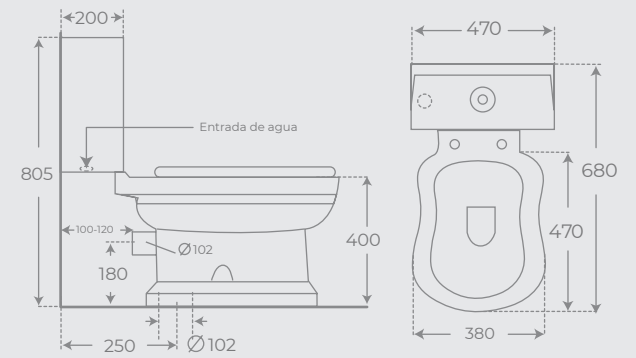

Vertical
Ref. 00072

Horizontal
Ref. 00073

Tapa en venta por separado
Seat is sold separately

TAPAS · SEATS