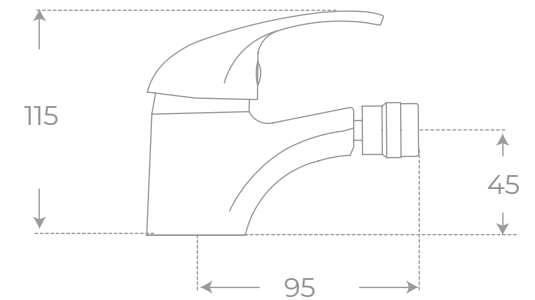

MONOMANDO BIDÉ • SINGLE LEVER BIDET MIXER

Ref. 00295
Cartucho de 40 mm (marca SEDAL)