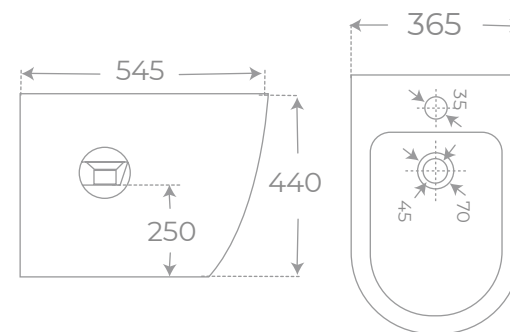

BIDÉ A SUELO · FLOORSTANDING BIDET

Ref. 00437