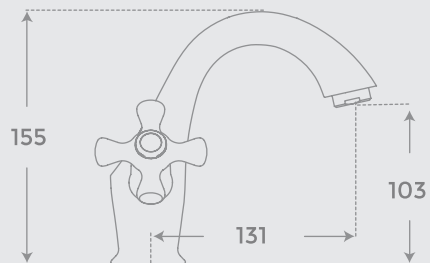

BIMANDO LAVABO • TWIN-LEVER BASIN MIXER

Ref. 00299
Cartucho de 40 mm