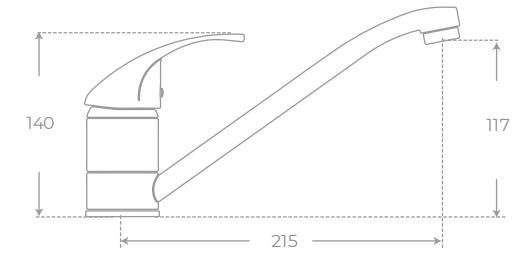

Ref. 08019
Cartucho de 40 mm (marca SEDAL)