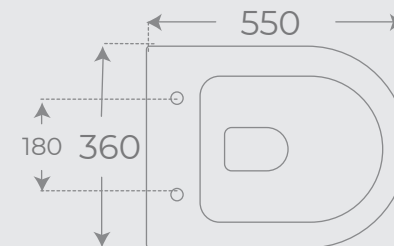

INODORO SUSPENDIDO · WALL HUNG TOILET

Ref. 06590

Ref. 00758

INODORO COMPACTO · BACK TO WALL TOILET

Ref. 06612

BIDÉ SUSPENDIDO · WALL HUNG BIDET