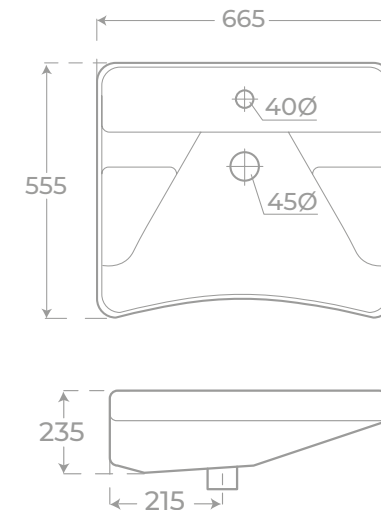

LAVABO SUSPENDIDO PMR • WALL HUNG BASIN PMR