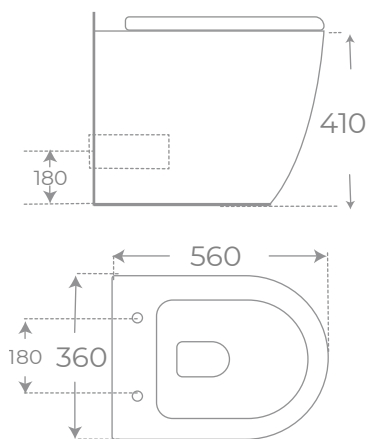

INODORO SUSPENDIDO • WALL HUNG TOILET

Ref. 00044

Ref. 00739

INODORO COMPACTO • BACK TO WALL TOILET

Ref. 06615

BIDÉ SUSPENDIDO • WALL HUNG BIDET