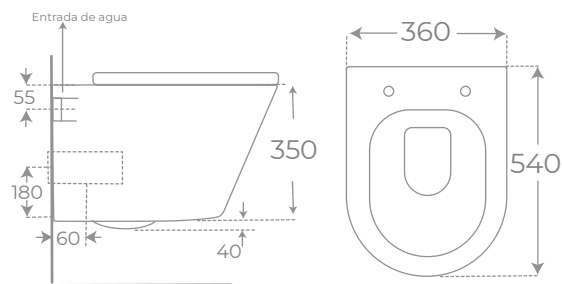

Ref. 00732

BIDÉ A SUELO • FLOORSTANDING BIDET

Ref. 02655

INODORO COMPACTO • WALL HUNG BASIN

Ref. 00734

INODORO SUSPENDIDO • WALL HUNG TOILET

Ref. 00733

LAVABO SUSPENDIDO • WALL HUNG BASIN