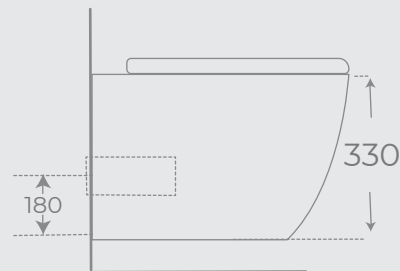

INODORO SUSPENDIDO · WALL HUNG TOILET

Ref. 06590

Ref. 00758

INODORO COMPACTO · BACK TO WALL TOILET

Ref. 06612

BIDÉ SUSPENDIDO · WALL HUNG BIDET