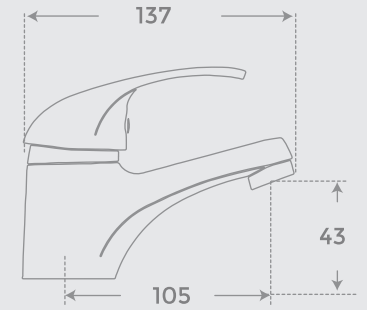

Ref. 00294
Cartucho de 40 mm (marca SEDAL)