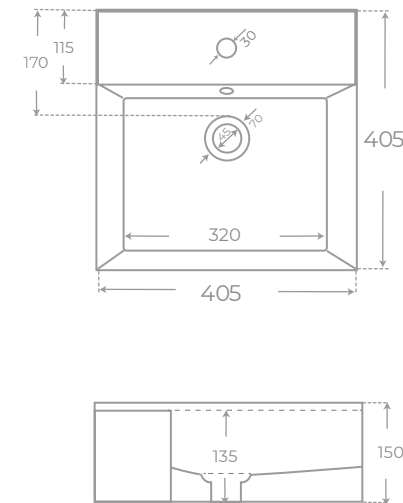

SQUARE WHITE
LAVABO SOBRE ENCIMERA • COUNTERTOP BASIN

Ref. 00369
Porcelana vítrea

Ref. 00363
Porcelana vítrea

Ref. 00374
Porcelana vítrea

Ref. 00186
Porcelana vítrea

YACO WHITE
LAVABO SOBRE ENCIMERA • COUNTERTOP BASIN