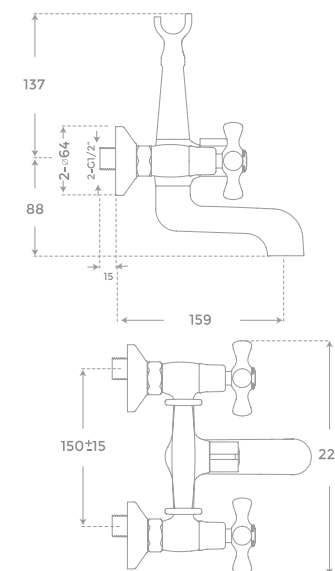

BIMANDO BAÑO/ DUCHA • TWIN-LEVER SHOWER/BATH MIXER