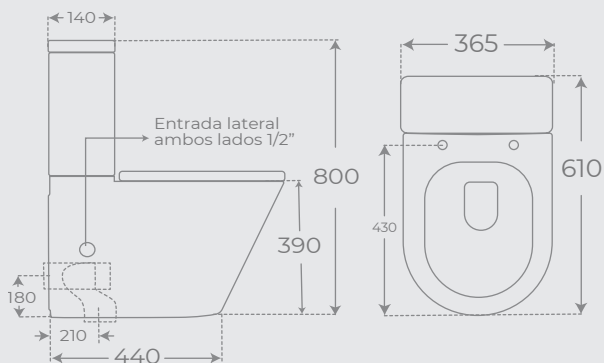

INODORO CON SALIDA DUAL · DUAL TOILET

Ref. 01210