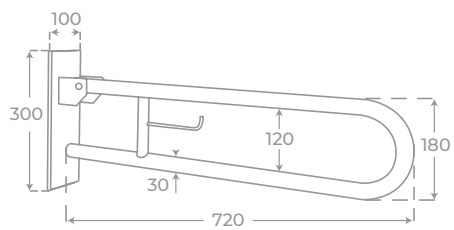

BARRA DE APOYO ABATIBLE · HINGED SUPPORT RAIL

Ref. 00203