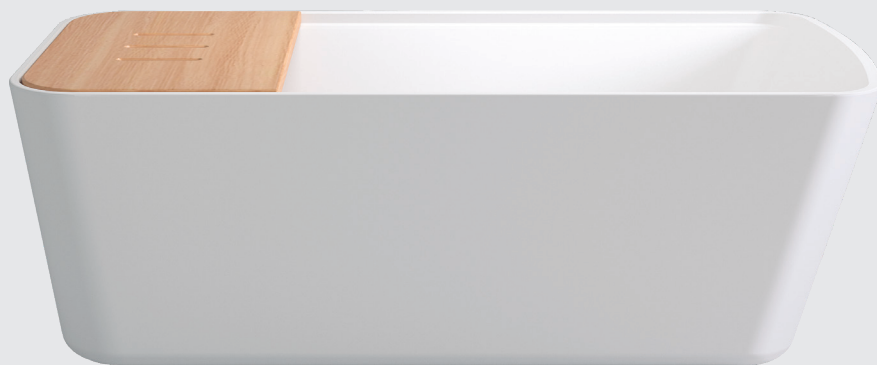

Exterior blanco brillo
Ref. 06405