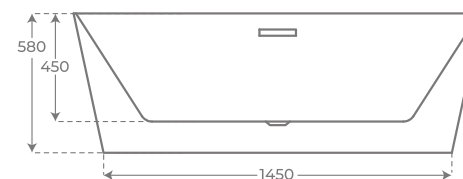

- Capacidad: **276 L**
  Capacity: **276 L**
- Fabricado en material **acrílico**
  Made with **acrylic** material
- Válvula de desagüe **cromada**
  Pop-up drain **chromed**