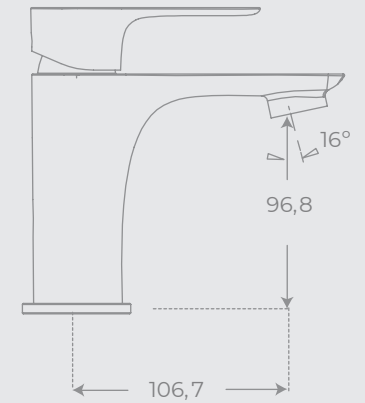

Ref. 08028
Cartucho de 40 mm