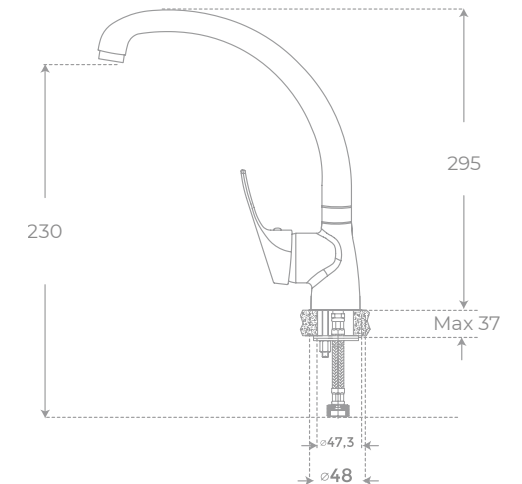

MONOMANDO COCINA · SINGLE-LEVER KITCHEN MIXER