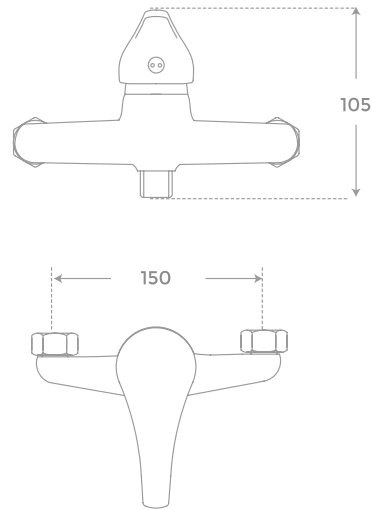

MONOMANDO DUCHA · SINGLE-LEVER SHOWER MIXER

Ref. 00292
Cartucho de 40 mm (marca SEDAL)

MONOMANDO COCINA · SINGLE-LEVER KITCHEN MIXER