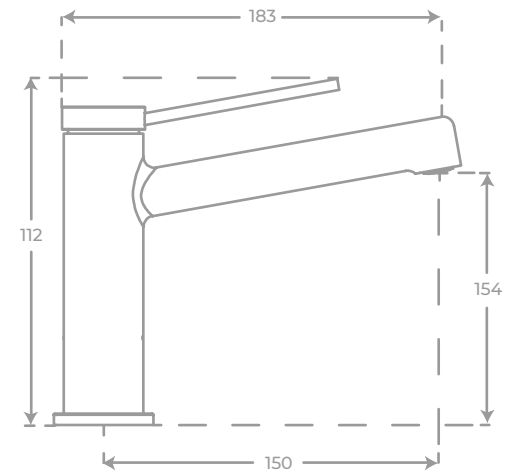

Cartucho de 40 mm