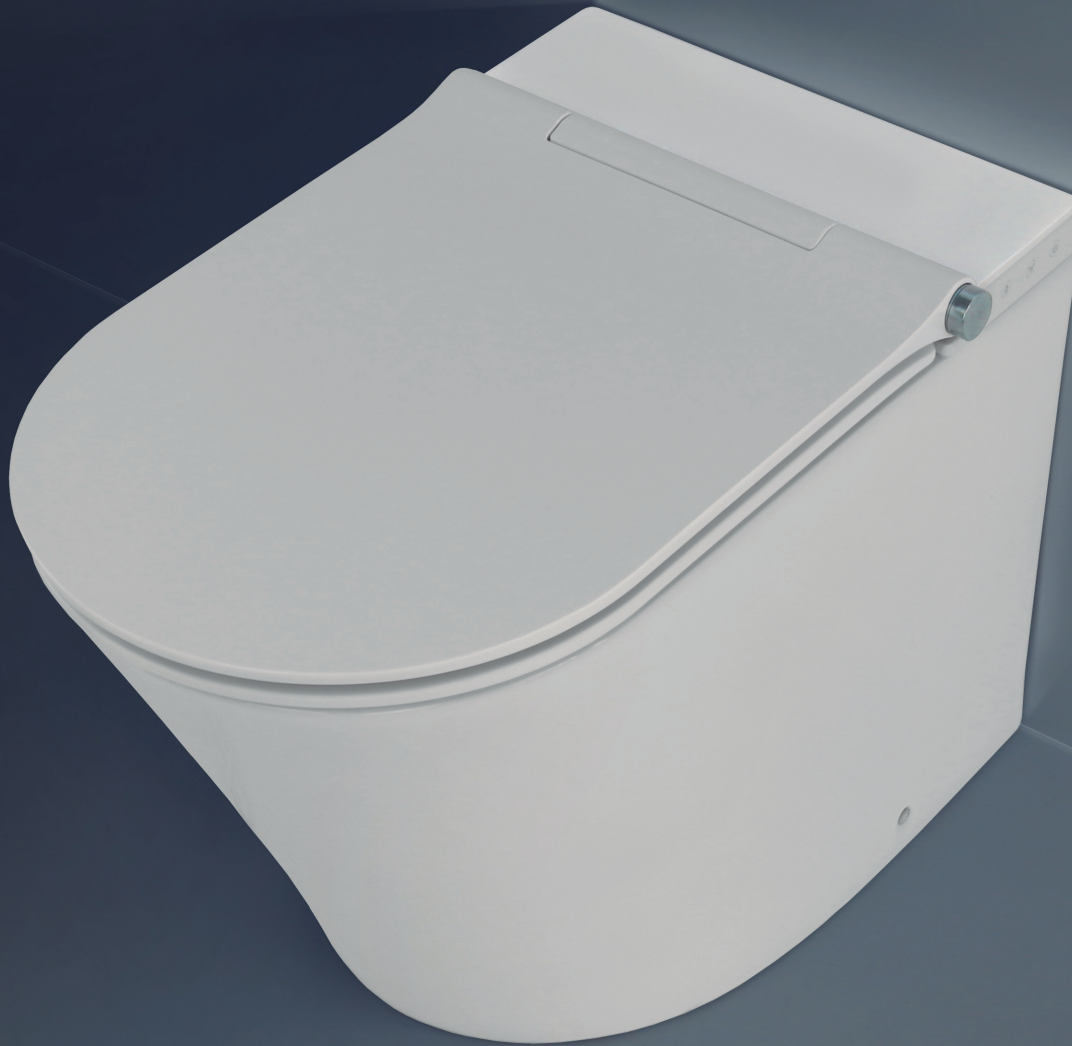

CARACTERÍSTICAS · CHARACTERISTICS

- Lavado personal **trasero**.
  Personal washing of the **back area**
- **Opción de lavado femenino** específico
  Specific **feminine wash option**
- **5 niveles** de presión del agua en el lavado
  5 levels of water pressure in the wash
- Programable desde la **taza** o con **a distancia**
  Programmable from the **bowl** or **remotely**
- Ajuste de temperatura en **agua, aire y taza**
  Water, air and bowl temperature setting
- **Pre-humectación:** para limpieza con menos agua
  Pre-wetting for cleaning with less water
- **Luz nocturna** en el interior
  Night light inside the bowl
- Masaje gradual (**5 niveles**) con agua
  Gradual massage (**5 levels**) with water
- Rociador **desmontable**
  Detachable sprayer
- Secado con **aire caliente**
  Hot air drying
- **Desodorizante** automático
  Automatic **deodorizer**
- Boquilla del rociador **auto-limpiable**
  Self-cleaning spray nozzle
- Frecuencia: **50-60 H.z.** Voltage: **230 V**
  Frequency: **50-60 Hz** . Voltage: **230 V**