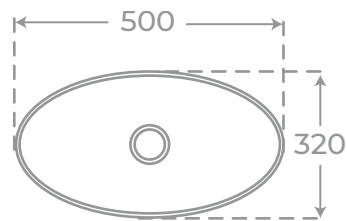

FEBO

LAVABO SOBRE ENCIMERA • COUNTERTOP BASIN

JUNO

LAVABO SOBRE ENCIMERA • COUNTERTOP BASIN

Ref. 01158
Solid Surface

Ref. 01159
Solid Surface

Ref. 01160
Solid Surface

Ref. 01161
Solid Surface