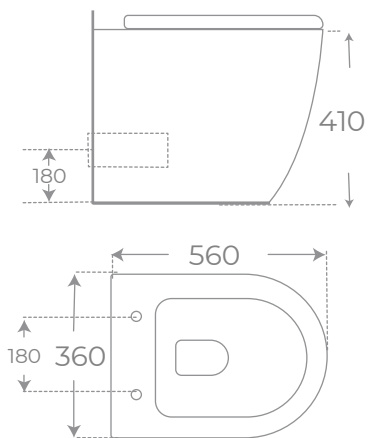

Ref. 06590

Ref. 00758

INODORO COMPACTO · BACK TO WALL TOILET

Ref. 06612

BIDÉ SUSPENDIDO · WALL HUNG BIDET

Ref. 00061

INODORO CON SALIDA DUAL • DUAL TOILET

Ref. 00034