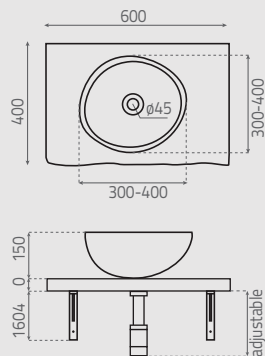

Kit Boston 7064

28 kg

30 kg

0398_00

Kit Oregón

8 kg

9 ud

0269_00