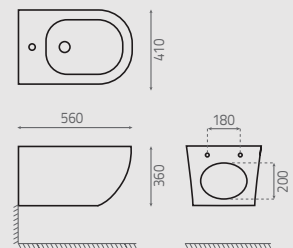

0249_00

540 x 360 x 410 mm

Bidé a suelo
Tornillos de fijación

Floor standing bidet
Fixing screws included

Bidet au sol
Vis de fixation inclus